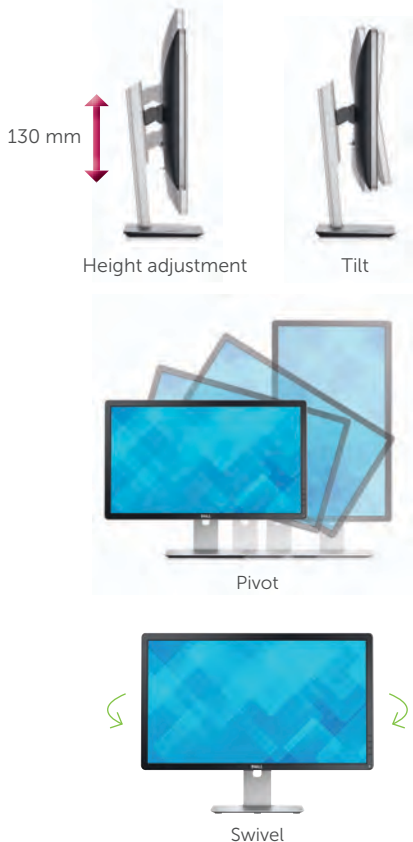

Dell 24 Monitor | P2414H (23.8", 60.47 cm VIS)

Designed with productivity-boosting features for business and home office.

Connectors

- A AC power
- B DisplayPort
- C DVI-D
- D VGA
- E USB upstream
- F USB downstream (4)
- G Stand lock feature

Upgrade to U2412M⁸

Greater resolution (1920 x 1200)

Compare to P2412H

What's in the box?

Monitor, Stand, power cable, VGA cable, DisplayPort cable, USB cable, Quick start guide, drivers and documentations.

Dell recommends that customers dispose used computer hardware, including monitors, in an environmentally sound manner. Potential methods include reuse of parts or whole products and recycling of product, components and/or materials. For more information, please visit <http://dell.com/recycling_programs> and www.dell.com/environment

Display

Model number	P2414H
Viewable image size (diagonal)	60.47 cm (23.8 inches)
Active display area	
Horizontal	527.04 mm (20.75 inches)
Vertical	296.46 mm (11.67 inches)
Maximum resolution	Full HD 1920 x 1080 at 60 Hz
Aspect ratio	16:9
Pixel pitch	0.2745 mm x 0.2745 mm
Brightness (typical)	250 cd/m²
Color gamut (typical)	86%⁶
Color depth	16.7 million colors
Contrast ratio (typical)	1000:1
Dynamic contrast ratio (typical)	2 million:1
Viewing angle (typical) (vertical/horizontal)	178° / 178°
Response time (typical)	8 ms (gray to gray)
Panel technology	In-plane switching, anti-glare
Backlight	LED

Connectivity

Connectors	VGA, DVI-D (HDCP), DP, 4 x USB
Dell soundbar⁷ (optional)	AC511
Remote asset management	Yes, via Dell Display Manager

Design features

Stand	Height adjustable stand, tilt, swivel, pivot and built-in cable management
VESA mounting support (wall mount kit sold separately)	Dell Quick Release feature (100 mm x 100 mm)
Security	Security lock slot and stand lock (security lock and stand screw, M3x6 not included)

Power

AC input voltage/frequency/current	100 to 240 VAC/50 or 60 Hz ±3 Hz/1.2A (typical)
Power consumption (typical)	28W
Power consumption standby/sleep mode	<0.3 W

Dimensions (with stand)

Height (compressed ~ extended)	369 mm (14.53 inches) ~ 499.0 mm (19.65 inches)
Width	565.6 mm (22.27 inches)
Depth	180.0 mm (7.09 inches)

Weight

Weight (panel only – no stand)	3.51 kg (7.72 lb)
Weight (with stand)	5.83 kg (12.83 lb)
Shipping weight	7.79 kg (17.14 lb)

Standard service plan

- 3 years Advanced Exchange Service⁵ & Limited Hardware Warranty⁴

Environmental compliance

ENERGY STAR®, TCO Certified Displays, EPEAT® Gold, China Energy Label, CEL, WEEE, ErP (EuP) Standards, Korea E-Standby

[*]Registered in US and Canada only.

¹Excluding DVI-D cable.

²Dell Single Monitor Arm and Dual Monitor Stand are sold separately. Dual monitor stand will support panel combinations of up to 27" (68.6 cm) with 19" (48.00 cm) and up to 14.33 lb. (6.5 kg) for each side (left/right panel).

⁴For a copy of the Limited Hardware Warranty, write Dell USA LP, Attn: Warranties, One Dell Way, Round Rock, TX 78682 or see dell.com/warranty.

⁶Color gamut (typical) is based on CIE1976 (86%) and CIE1931 (72%) test standards.