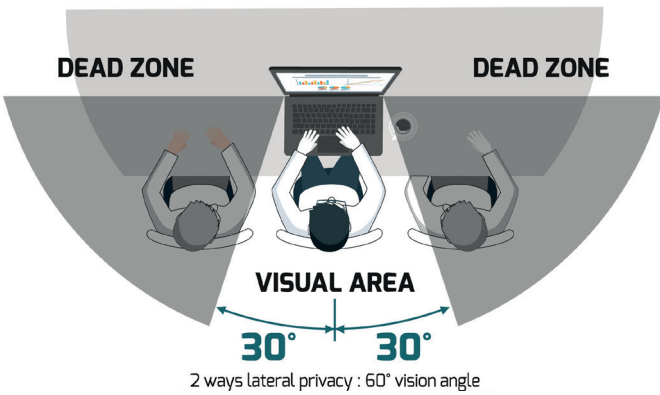

PROFESSIONAL PRIVACY FILTER

Keep visual hackers in the shadow

WIDE COMPATIBILITY

Monitor, Notebook, Hybrid, Tablet, Smartphone

1 CLASSIC
2 ways lateral privacy

2 GOLD
Greater clarity & sharper image

3 MAGNETIC
2 ways lateral privacy

4 EDGE TO EDGE
Without frame

5 4 DIMENSIONS
4 ways lateral privacy

6 TOUCHSCREEN
Superior touch reactivity

PRIVACY & CLEAR VISION Superior 85% transparency

SCREEN PROTECTION Scratches, dust & shocks

PREMIUM QUALITY Quality premium manufacturing