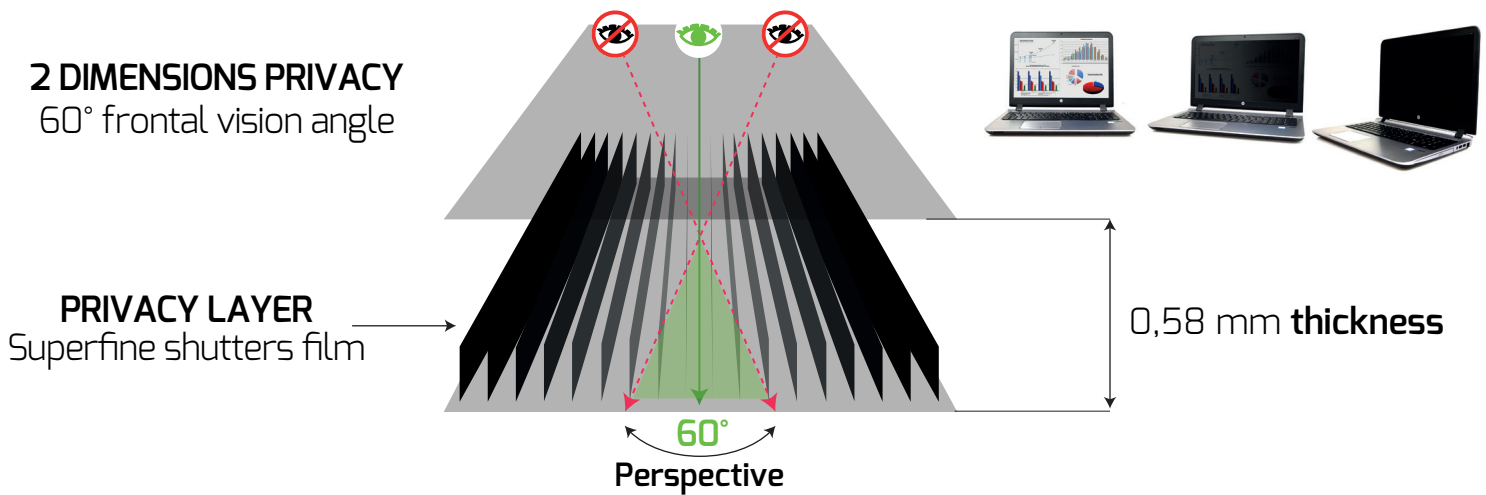

PRODUCT STRUCTURE

Reinforced resistance •	50 µm	PE Protection Film Protection	• Augmente la résistance
Impactproof •	50 µm	Film (PET)	• Anti-chocs
Visibility improved •	127 µm	AG (Anti-Glare) Coating on PET	• Améliore la visibilité
Optical comfort & protection •	10 µm	Blue Light Cut Layer	• Protège et améliore le confort visuel
Vision clarity •	10 µm	Optical PSA	• Réhausse la clarté de la vision
Lateral privacy •	300 µm	Privacy Layer	• Installe la confidentialité latérale
Solidity •	3 µm	Hard Coating Layer	• Amplifie la solidité
Impactproof •	50 µm	Protection Film (PET)	• Anti-chocs

PRIVACY FILTER TECHNOLOGY

GENERAL PROPERTY

Property	Test Item	Test Method	Requirement	Result
Appearance	Rainbow / Particle	Human-Eye	No Visible (Coated Surface)	Good
	Transmittance	JIS K 7105	≥ 50%	67.1
Optical Property	Haze Viewing	JIS K 7105	20 ± 10	23.2
	Angle	CNF Method	≤ 30 Deg	29
Physical Property	Pencil	JIS K 5600	≥2H	2H
	Hardness	Cross Hatch	100/100	100
	Adhesiveness	Test		

** The table above shows typical test results and does not guarantee material value. **
Viewing angle is the angle at the half of Peak brightness in dark room.