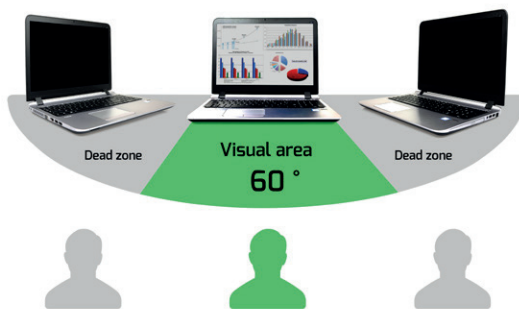

2 ways lateral privacy : 60° vision angle
Protection latérale 2 côtés : angle de vision de 60°