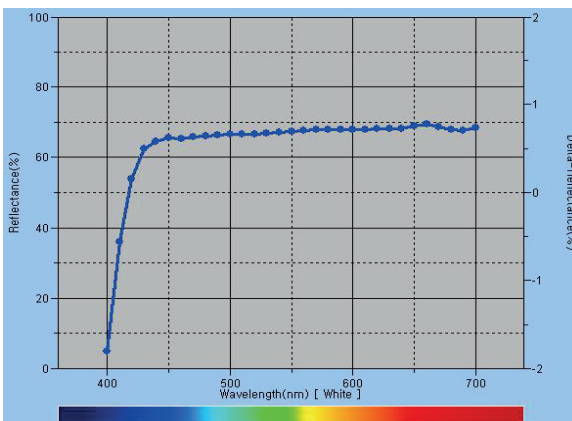

** The table above shows typical test results and does not guarantee material value. **
Viewing angle is the angle at the half of Peak brightness in dark room.

	Data	Remark	
Color Property	Y	45.86	Transmittance
	x/y	0.314/ 0.332	
	L*	73.45	
	a*/b*	-3.62/1.5	
Blue Cut Performance	@400nm	1.2 %	
	@350nm	4.1 %	
	Avg. Cut Ratio (%)	81.1 %	Avg. BL Cut (@380~@460)